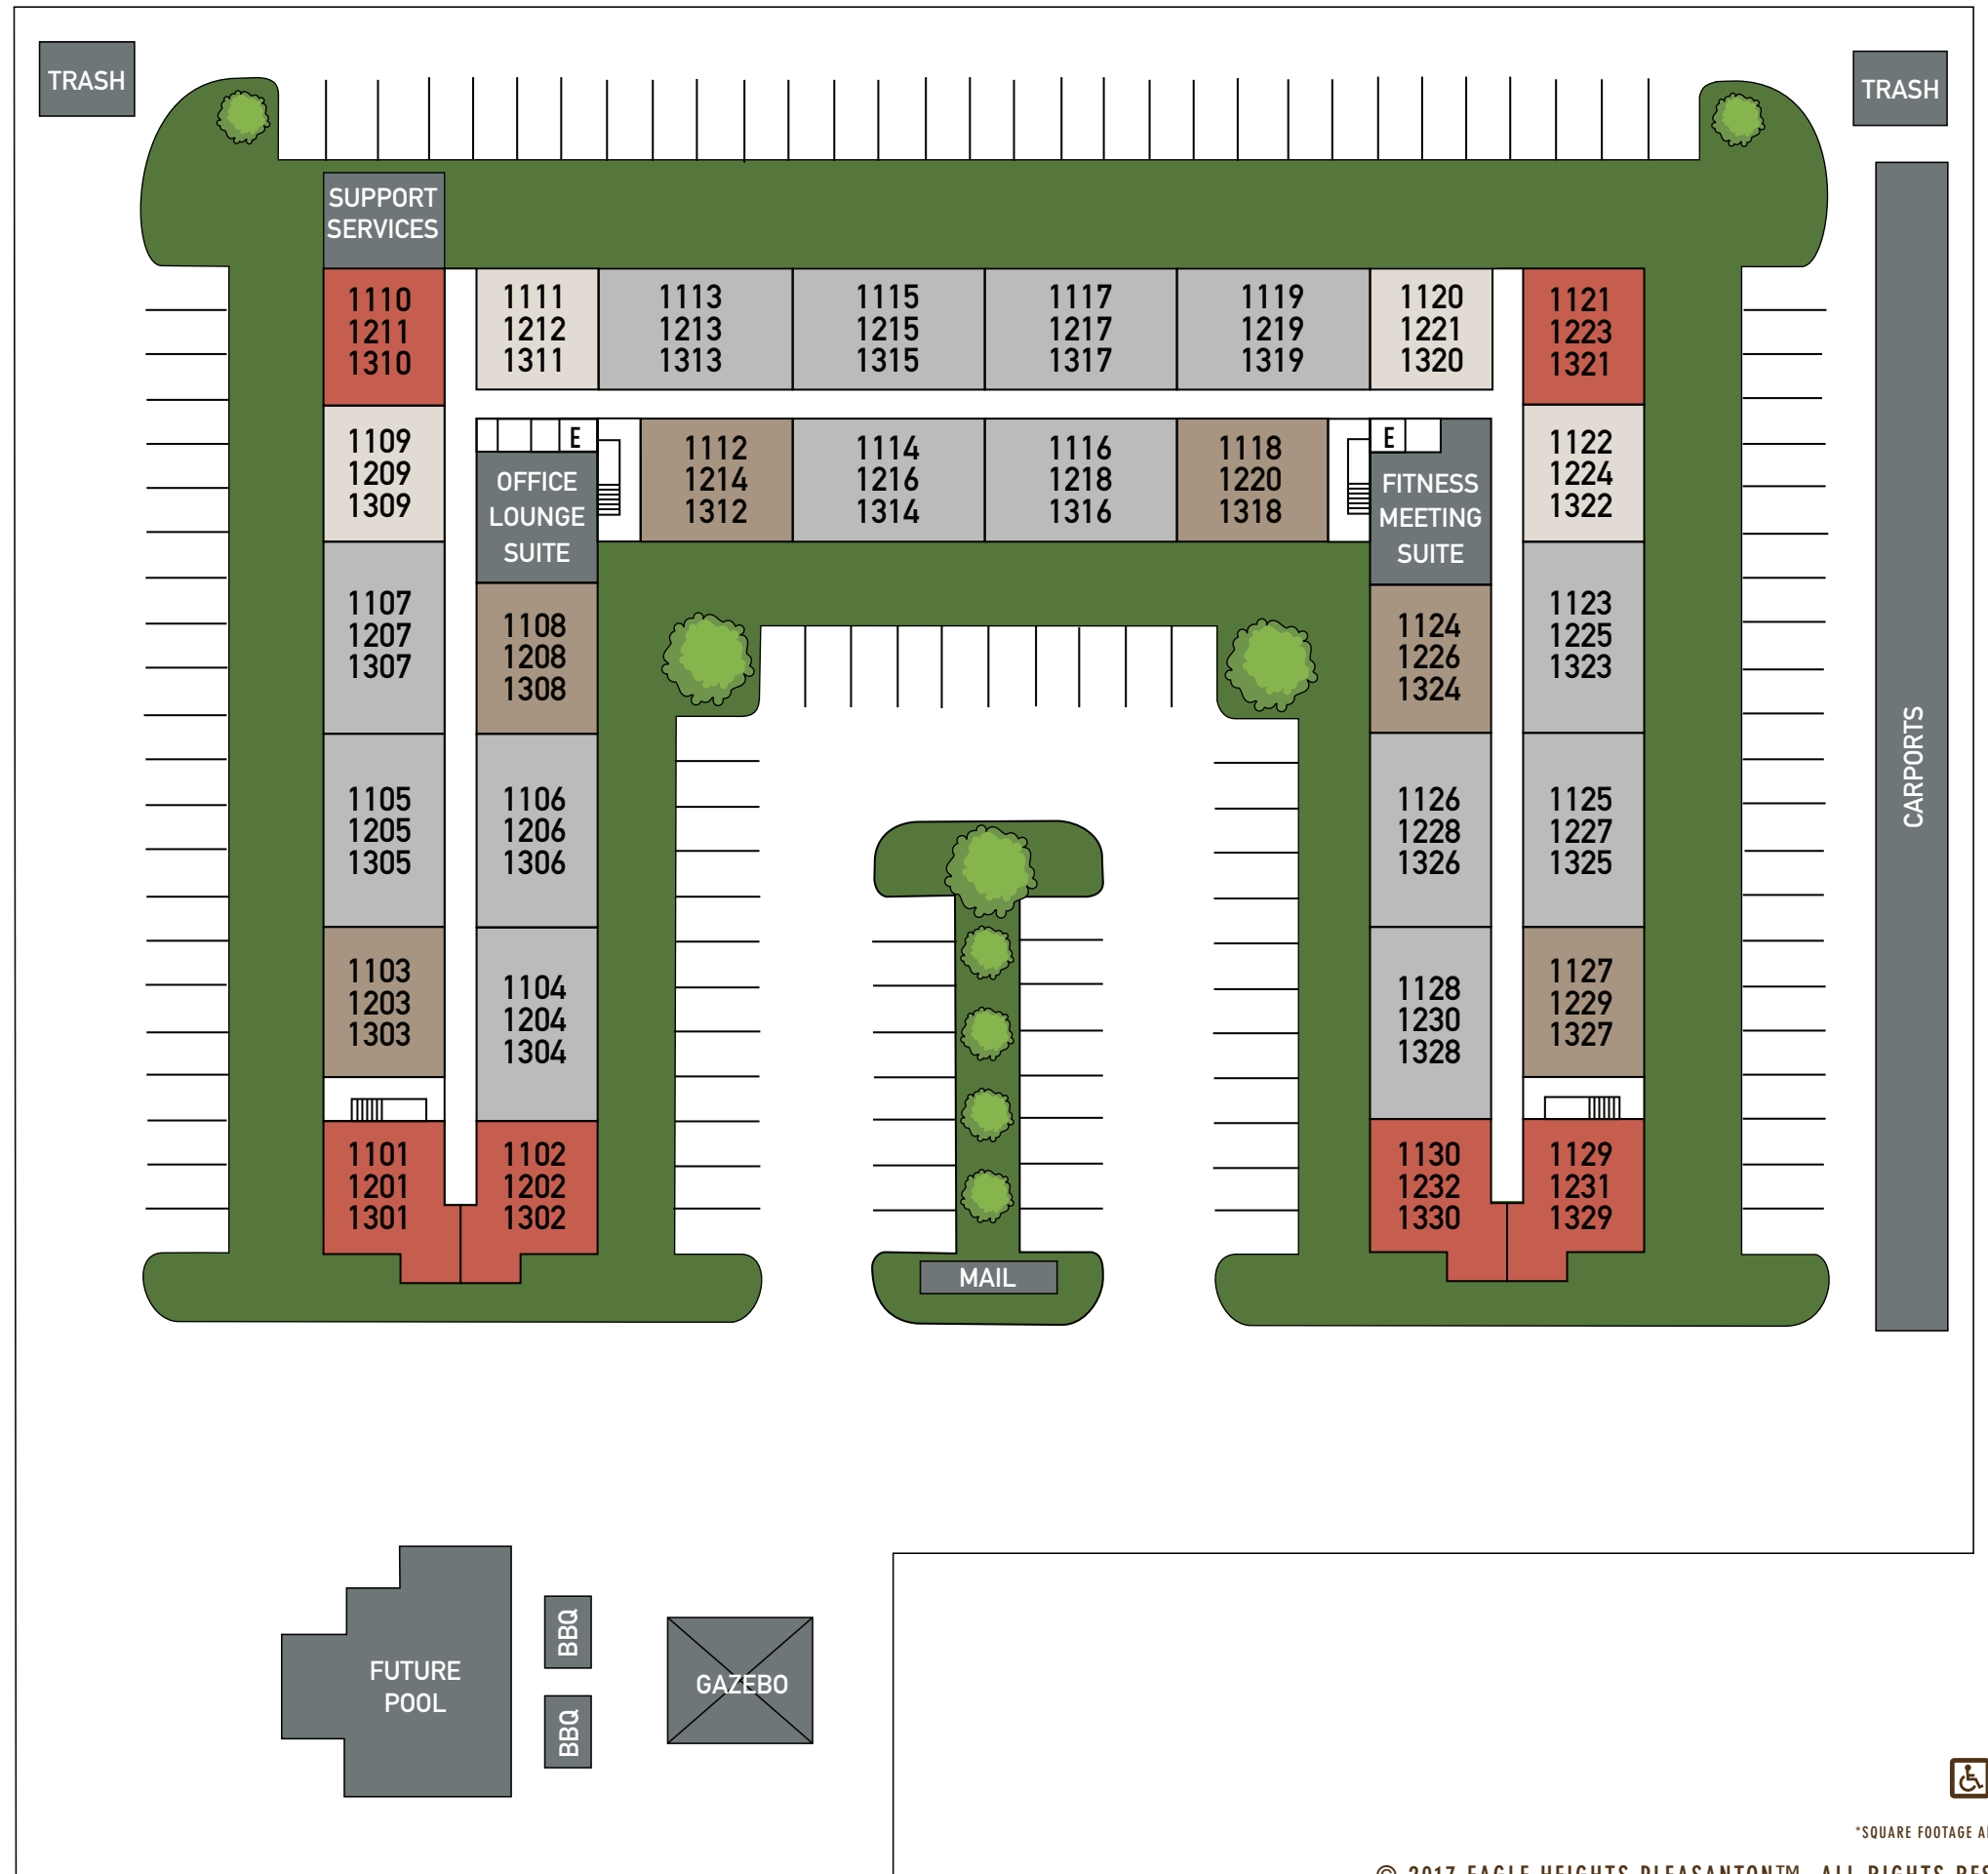

375 AIRPORT ROAD | PLEASANTON, TX 78064
830-399-0810 | EAGLEHEIGHTSPLEASANTON.COM

UNIT MIX

| | |
|---|------------------------------|
|  | TRAVIS 773 SQFT* |
|  | BOWIE 881 SQFT* |
|  | CROCKETT 892 SQFT* |
|  | MORGAN 1,124 SQFT* |

*SQUARE FOOTAGE APPROXIMATE